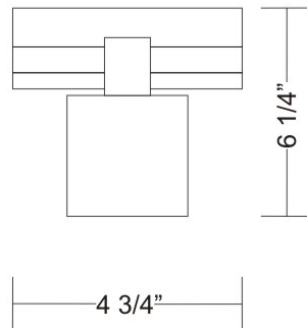

D1-5008 WITH D9-9000 DIFFUSER