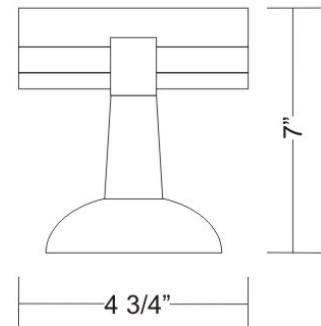

D1-5008 WITH
D9-9001 DIFFUSER