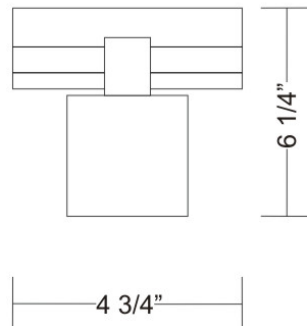

D1-5008 WITH
D9-9000 DIFFUSER