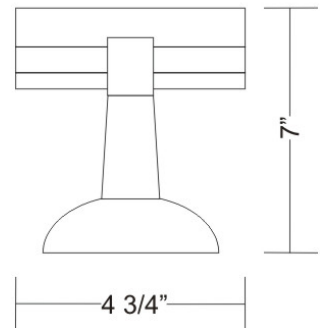

D1-5008 WITH D9-9001 DIFFUSER